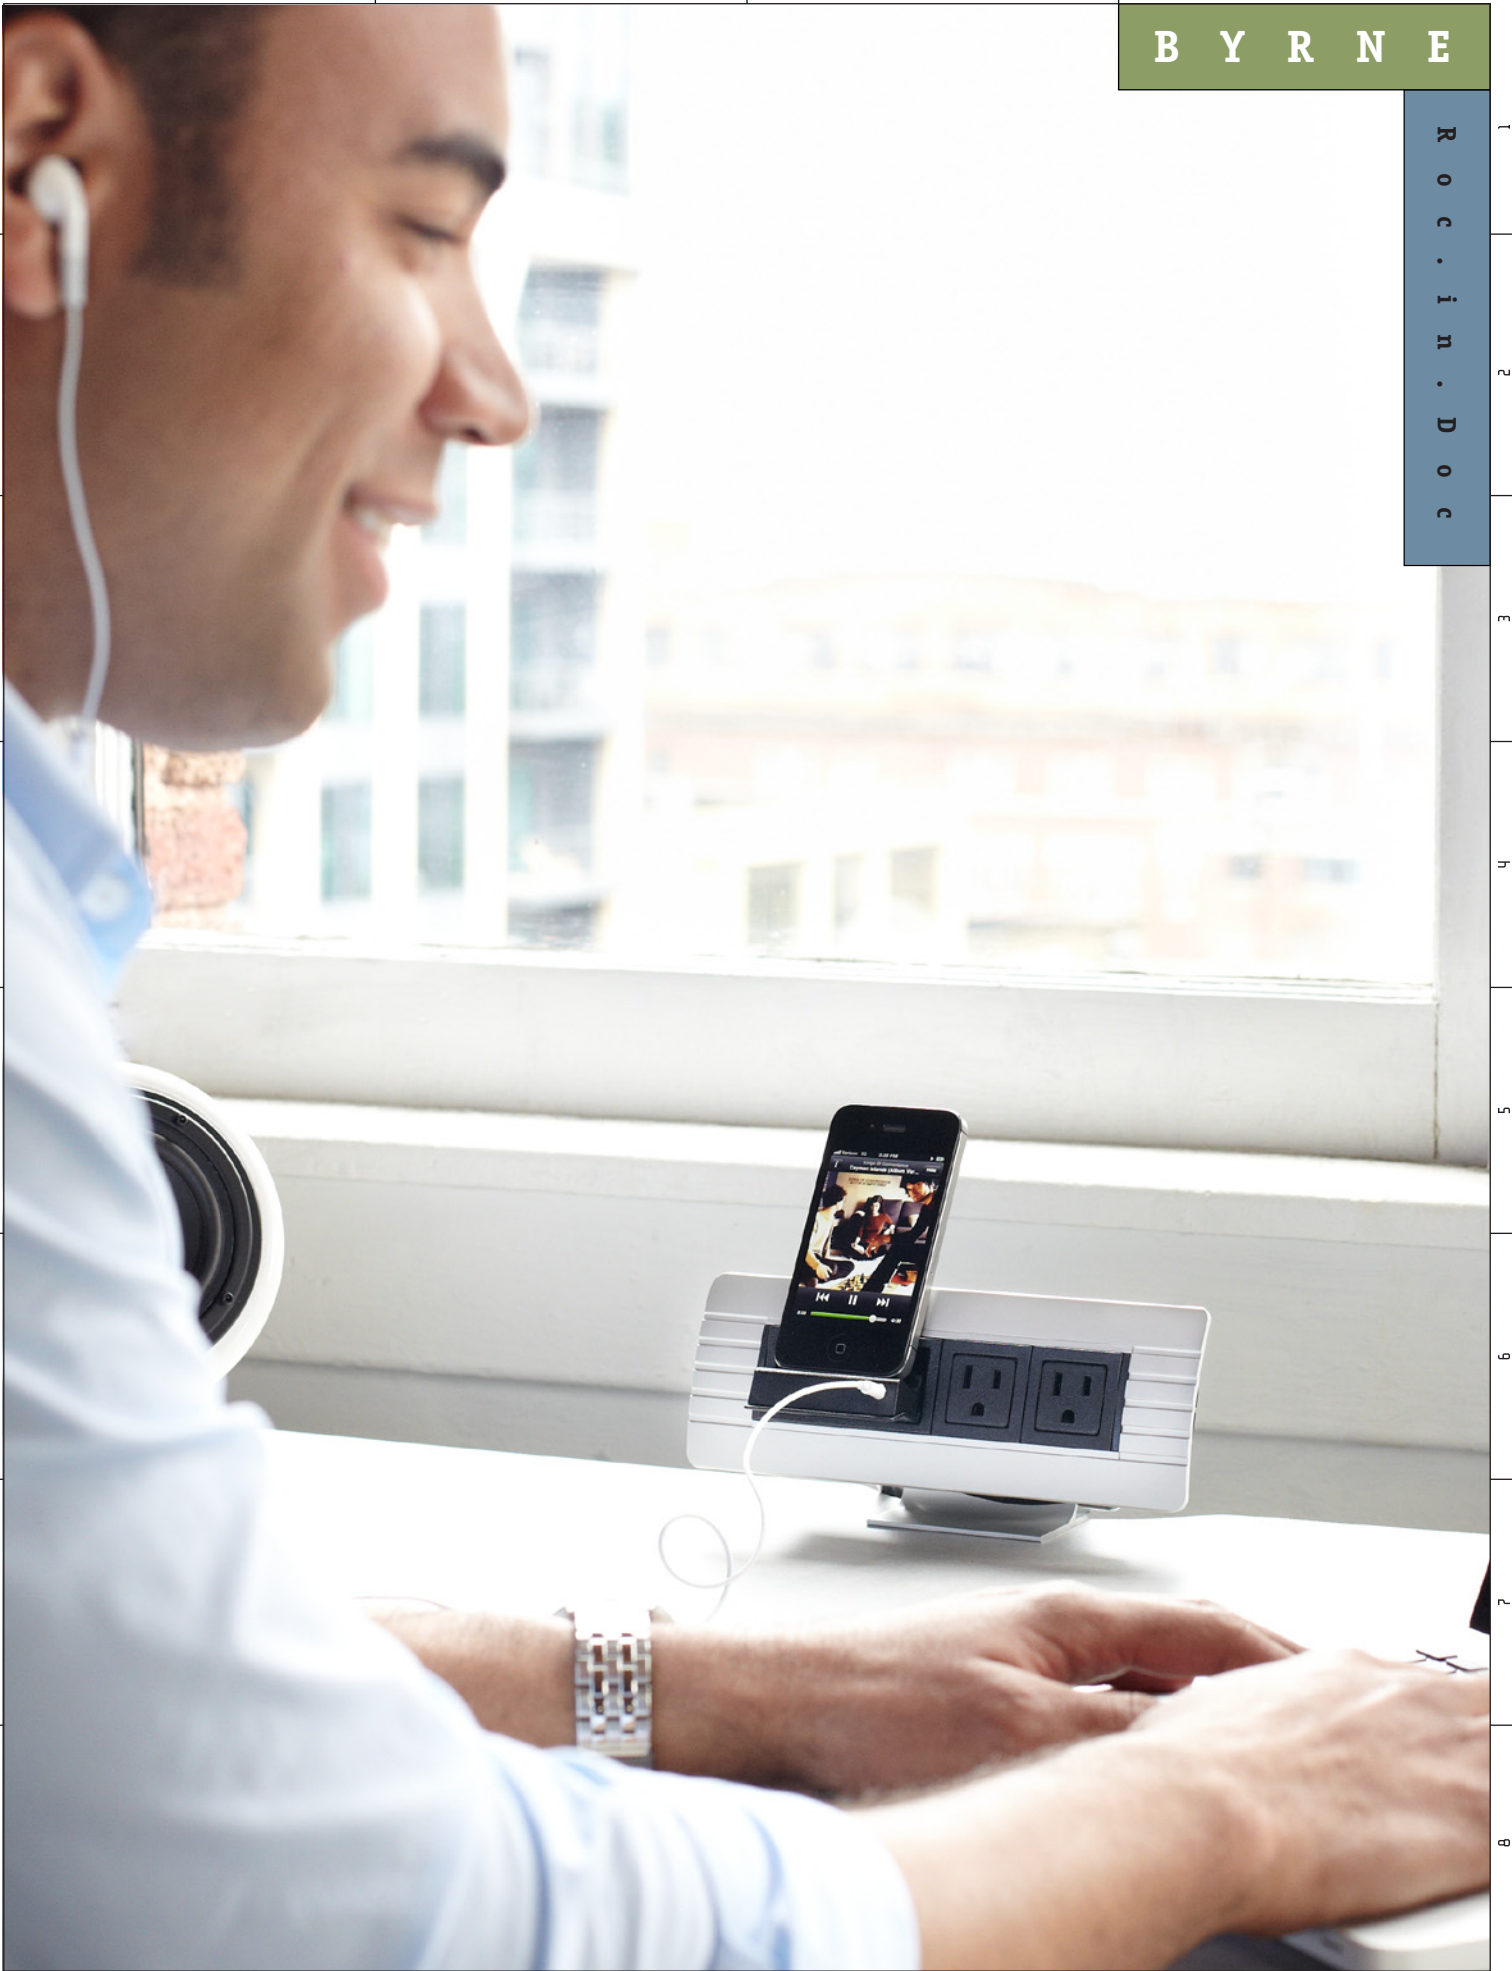

A

B

C

D

{Roc.in.Doc® for iPhone® and iPod®} The power is in the palm of your hand... well, for as long as your iPhone or iPod can hold a charge. Byrne now makes it easier and more convenient than ever to charge, sync and listen to your iPod or iPhone with the Roc.in.Doc Docking Station. Available in many of Byrne Power/Data Centers, Roc.in.Doc accepts all iPhones and most iPods without the need for pesky, easy-to-lose adapters. Once docked, iPhones and iPods will charge and also have the ability to sync with a connected computer. Connect external speakers or headphones to either of the docks two 3.5mm audio jacks to get the most of your device. All required cables are included. To learn more, visit us at www.byrne-electrical.com