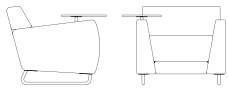

1223 Sela Chair and a Half
Width: 38 Depth: 38.25 Height: 31
COM: 6 yards Weight: 75 lbs

1223WAB/WA/B Sela Wood Arm Chair and a Half
Width: 38 Depth: 38.25 Height: 31
COM: 6 yards Weight: 75 lbs

1323 Sela Lounge Chair
Width: 32 Depth: 33.5 Height: 28.25
COM: 4.5 yards Weight: 65 lbs

1323WAB/WA/B Sela Lounge Wood Arm Chair
Width: 32 Depth: 33.5 Height: 28.25
COM: 4.5 yards Weight: 65 lbs

1333 Sela Loveseat
Width: 55 Depth: 33.5 Height: 28.25
COM: 6.5 yards Weight: 90 lbs

1333WAB/WA/B Sela Wood Arm Loveseat
Width: 55 Depth: 33.5 Height: 28.25
COM: 6.5 yards Weight: 90 lbs

1343 Sela Sofa
Width: 78 Depth: 33.5 Height: 28.25
COM: 8.5 yards Weight: 110 lbs

1343W Sela Wood Arm Sofa
Width: 78 Depth: 33.5 Height: 28.25
COM: 8.5 yards Weight: 110 lbs

1313-T Sela Lounge Chair with Tablet Arm
Width: 32 Depth: 33.5 Height: 28.25
COM: 4.5 yards Weight: 65 lbs

1220 Sela Ottoman
Width: 18 Depth: 26 Height: 18
COM: 1 yard Weight: 50 lbs

1350 Sela Rectangular Coffee Table
Width: 48 Depth: 20 Height: 15
Weight: 150 lbs

1360 Sela Square Coffee Table
Width: 36 Depth: 36 Height: 15
Weight: 150 lbs