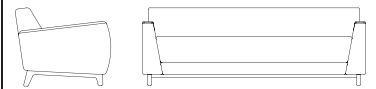

1223 Sela Chair and a Half
Width: 38 Depth: 38.25 Height: 31
COM: 6 yards Weight: 75 lbs

1223WAB/WA/B Sela Wood Arm Chair and a Half
Width: 38 Depth: 38.25 Height: 31
COM: 6 yards Weight: 75 lbs

1323 Sela Lounge Chair
Width: 32 Depth: 33.5 Height: 28.25
COM: 4.5 yards Weight: 65 lbs

1323WAB/WA/B Sela Lounge Wood Arm Chair
Width: 32 Depth: 33.5 Height: 28.25
COM: 4.5 yards Weight: 65 lbs

1333 Sela Loveseat
Width: 55 Depth: 33.5 Height: 28.25
COM: 6.5 yards Weight: 90 lbs

1333WAB/WA/B Sela Wood Arm Loveseat
Width: 55 Depth: 33.5 Height: 28.25
COM: 6.5 yards Weight: 90 lbs

1343 Sela Sofa
Width: 78 Depth: 33.5 Height: 28.25
COM: 8.5 yards Weight: 110 lbs

1343W Sela Wood Arm Sofa
Width: 78 Depth: 33.5 Height: 28.25
COM: 8.5 yards Weight: 110 lbs

1313-T Sela Lounge Chair with Tablet Arm
Width: 32 Depth: 33.5 Height: 28.25
COM: 4.5 yards Weight: 65 lbs

1220 Sela Ottoman
Width: 18 Depth: 26 Height: 18
COM: 1 yard Weight: 50 lbs

1350 Sela Rectangular Coffee Table
Width: 48 Depth: 20 Height: 15
Weight: 150 lbs

1360 Sela Square Coffee Table
Width: 36 Depth: 36 Height: 15
Weight: 150 lbs