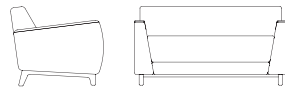

1223 Sela Chair and a Half
Width: 38 Depth: 38.25 Height: 31
COM: 6 yards Weight: 75 lbs

1223WAB/WA/B Sela Wood Arm Chair and a Half
Width: 38 Depth: 38.25 Height: 31
COM: 6 yards Weight: 75 lbs

1323 Sela Lounge Chair
Width: 32 Depth: 33.5 Height: 28.25
COM: 4.5 yards Weight: 65 lbs

1323WAB/WA/B Sela Lounge Wood Arm Chair
Width: 32 Depth: 33.5 Height: 28.25
COM: 4.5 yards Weight: 65 lbs

1333 Sela Loveseat
Width: 55 Depth: 33.5 Height: 28.25
COM: 6.5 yards Weight: 90 lbs

1333WAB/WA/B Sela Wood Arm Loveseat
Width: 55 Depth: 33.5 Height: 28.25
COM: 6.5 yards Weight: 90 lbs

1343 Sela Sofa
Width: 78 Depth: 33.5 Height: 28.25
COM: 8.5 yards Weight: 110 lbs

1343W Sela Wood Arm Sofa
Width: 78 Depth: 33.5 Height: 28.25
COM: 8.5 yards Weight: 110 lbs

1313-T Sela Lounge Chair with Tablet Arm
Width: 32 Depth: 33.5 Height: 28.25
COM: 4.5 yards Weight: 65 lbs