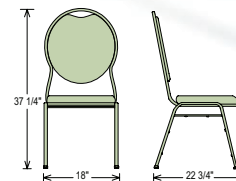

9500 Series

FABRIC UPHOLSTERY PATTERN

- MOCHA CREAM DOT
- SANGRIA DOT

FABRIC UPHOLSTERY SOLIDS

- EBONY BLACK

CHAIR FRAMES

- CHROME

SEE PAGES 32-35 FOR DETAILED PRODUCT SPECS