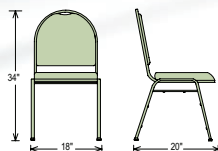

9200 Series

FABRIC UPHOLSTERY SOLIDS

- MIDNIGHT BLUE
- RICH MAROON
- EBONY BLACK

FABRIC UPHOLSTERY PATTERN

- DIAMOND NAVY
- DIAMOND BURGUNDY

VINYL UPHOLSTERY

- FRENCH BEIGE
- MIDNIGHT BLUE
- PLEASANT BURGUNDY
- PANTHER BLACK

CHAIR FRAMES

- MOCHA (AVAILABLE WITH FRENCH BEIGE VINYL ONLY)
- SILVERVEIN
- BLACK SANDEXT