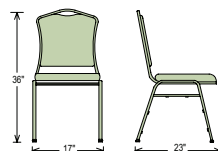

9300 Series

FABRIC UPHOLSTERY SOLIDS

- HUNTER GREEN
- RICH MAROON

FABRIC UPHOLSTERY PATTERN

- DIAMOND NAVY
- DIAMOND BURGUNDY
- DIAMOND GREEN

VINYL UPHOLSTERY

- PLEASANT BURGUNDY
- PANTHER BLACK

CHAIR FRAMES

- GOLD
- SILVERVEIN
- COPPERVEIN