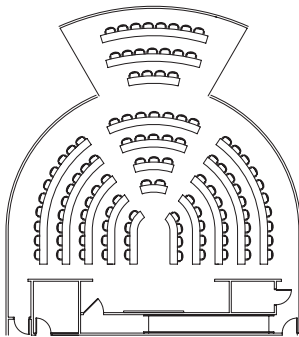

VERSTEEL **TIER** TABLES

Tier tables are the smart solution for creating a classroom or lecture hall in virtually any space. Ideal for stepped plan applications, they can also be ordered in multiple heights to create tiers. Available in any radius with modesties formed to match. Durability is assured by a heavy-duty steel framework, which bolts directly to the floor. Offered with built-in electrical and data management. **SURFACES** In wood or laminate. **FRAME** Available in 33 standard powder coat colors.