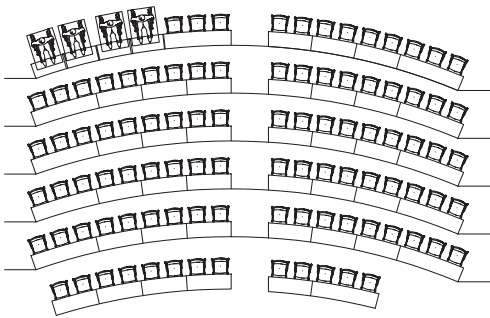

VERSTEEL **TIER** TABLES

Tier tables are the smart solution for creating a classroom or lecture hall in virtually any space. Ideal for stepped plan applications, they can also be ordered in multiple heights to create tiers. Available in any radius with modesties formed to match. Durability is assured by a heavy-duty steel framework, which bolts directly to the floor. Offered with built-in electrical and data management. **SURFACES** In wood or laminate. **FRAME** Available in 33 standard powder coat colors.