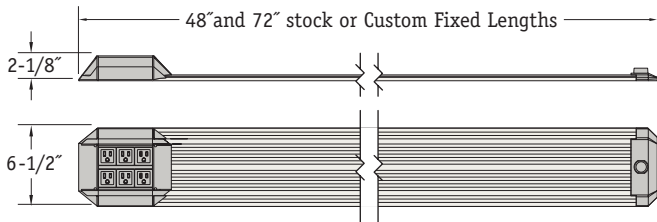

Fixed Lengths

6-1/2" W x 2-1/8" H x 48", 72", and custom lengths

Many healthcare environments require hospital-grade outlets, even in conference rooms and offices throughout the facility. Byrne's newly developed Hospital-Grade Outlet can be integrated into Rialto, creating a hospital-ready solution.

Rialto Patent Pending