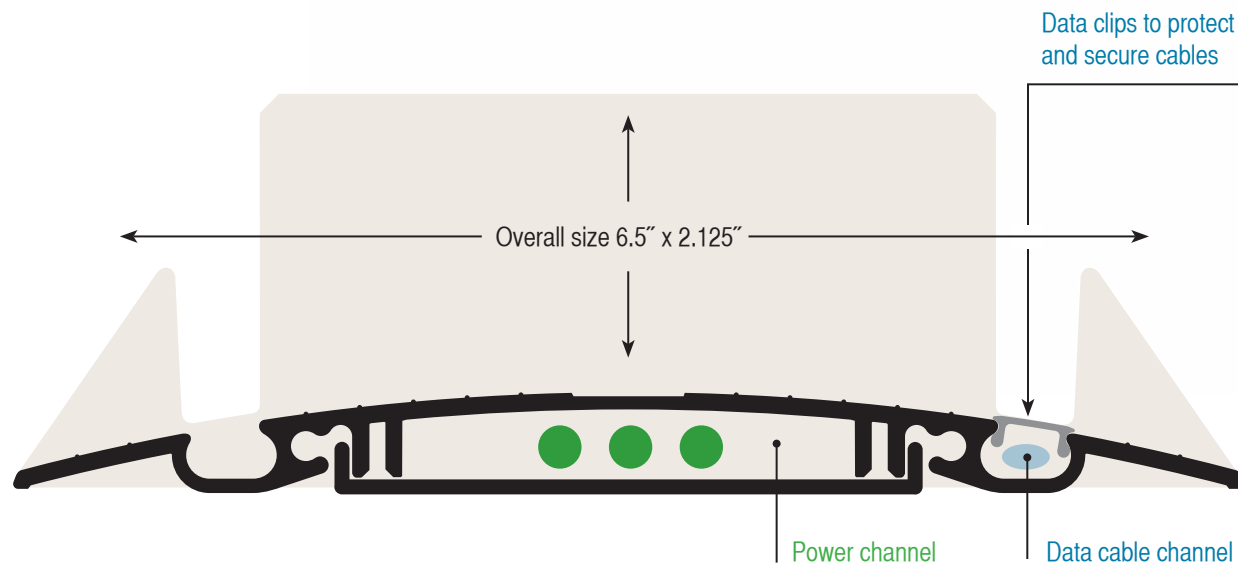

## Takes it as it Comes.

Rialto is a portable power and data distribution product that brings technology safely from the wall to where you need it. Scalable in length and power configurations (2-6 outlets), Rialto transfers power and routes cables in a 'safe to walk-on', robust and low profile design (only 1/2" thick), fit for any environment. Rialto Modular allows users to specify product length through the use of three types of modular units (36" sections available.)

### Durable

Made of 2-piece structural aluminum and polycarbonate materials. Extrusions with integrated channels for hiding, protecting and routing data cables.

### Safe

"Safe to Drive On," ETL listed, 1/2" low profile.

Optional glow strip for low-light visibility

Includes Byrne spill-proof technology outlets.

### Flexible

Can be configured using patented modular power connectivity to meet variable length requirements. Can also accommodate data cables.